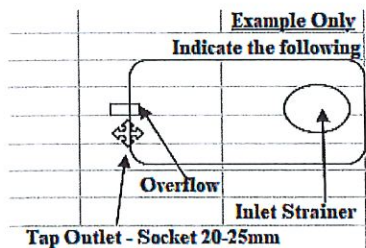

Slimline Aquaplate Corrugated Water Tanks

Approximate Capacity		Approximate Height & Diameter				Aquaplate Gal	Aquaplate Standard Colours
Gallons	Litres	Imperial		Metric		Price	Price
1240mm 4' 2" HEIGHT							
240	1100	4'	x 2' 10"	1200	x 850	$1,350.00	$1,450.00
380	1750	6'	x 2' 10"	1800	x 850	$1,850.00	$1,950.00
500	2300	6'	x 3' 10"	1800	x 1150	$2,400.00	$2,515.00
530	2400	8'	x 2' 10"	2400	x 850	$2,500.00	$2,665.00
700	3200	8'	x 3' 10"	2400	x 1150	$2,900.00	$3,050.00
1540mm 5' 1" HEIGHT							
300	1400	4'	x 2' 10"	1200	x 850	$1,540.00	$1,640.00
500	2240	6'	x 2' 10"	1800	x 850	$2,700.00	$2,800.00
640	2900	6'	x 3' 10"	1800	x 1150	$2,950.00	$3,095.00
675	3060	8'	x 2' 10"	2400	x 850	$3,150.00	$3,260.00