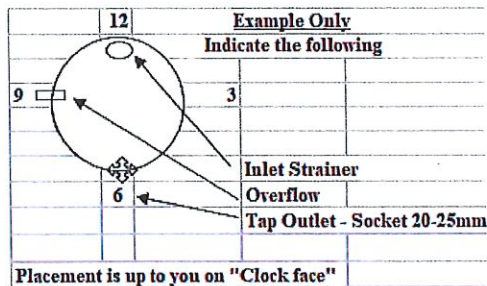

Academy Water Tanks

56 PENDLEBURY ROAD
CARDIFF NSW 2289
PHONE: 02 4954 3364 FAX: 02 4954 3404
EMAIL: cs@academysheetmetal.com.au
WEB: www.academysheetmetal.com.au

Round Aquaplate Corrugated Water Tank

Approximate Capacity						Aquaplate Gal	Aquaplate Standard Colours
Gallons	Litres	Imperial		Metric		Price	Price
		Height	Diameter	Height	Diameter	INCL GST	INCL GST
200	900	4'	x 3' 2"	1220	x 960	\$840.00	\$940.00
300	1360	6'	x 3' 2"	1830	x 990	\$1,170.00	\$1,250.00
500	2270	6'	x 4'	1830	x 1220	\$1,300.00	\$1,400.00
600	2720	6'	x 4' 4"	1830	x 1320	\$1,415.00	\$1,470.00
700	3060	6'	x 5' 1"	1830	x 1560	\$1,540.00	\$1,640.00